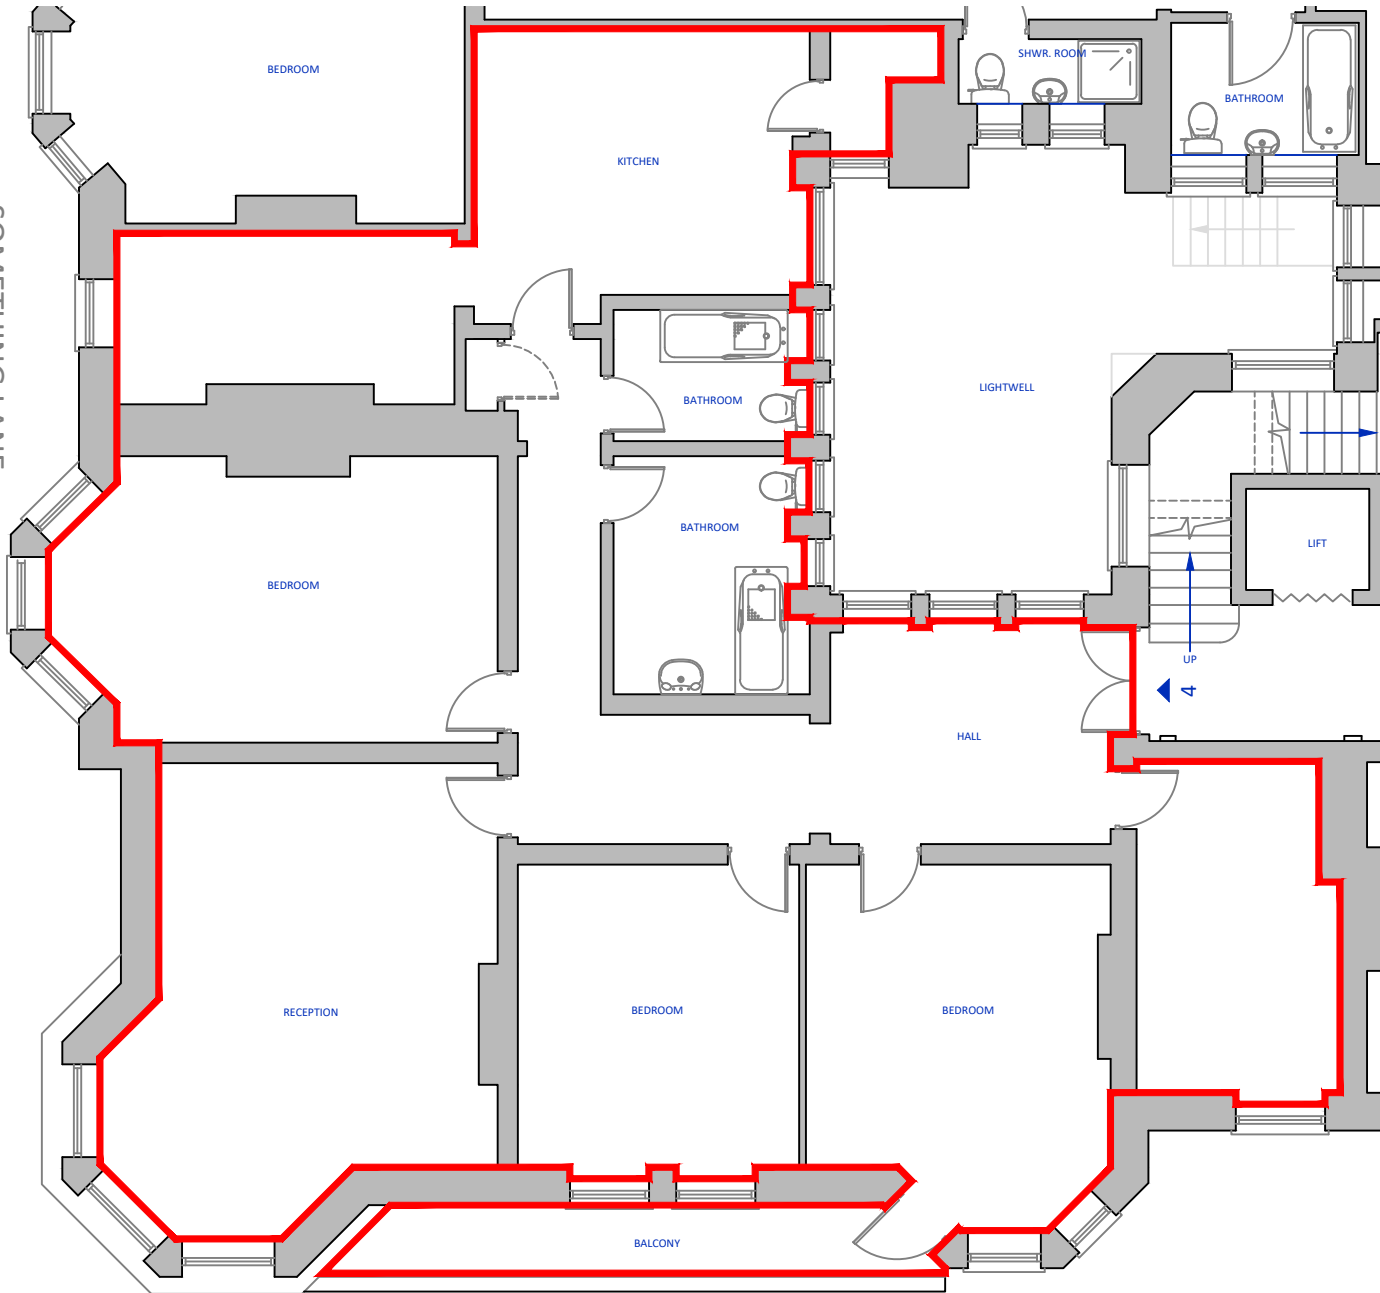

SOMETHING LANE

LOCATION PLAN  
SCALE 1:1250

PLAN LONDON LTD © COPYRIGHT PROTECTED 2018

client	address FLAT 4 KINGS APARTMENTS SOMETHING LANE LONDON, NW1 1AB	location FIRST FLOOR LEASE PLAN	date 28.08.2018	scale 1:100	sheet A4	 Plan London Ltd   15 David's Road   London   SE23 3EP T 0845 2262776 E surveys@plan-london.co.uk W plan-london.co.uk
			dwg no. PL12345-01	revision	drawn TS	