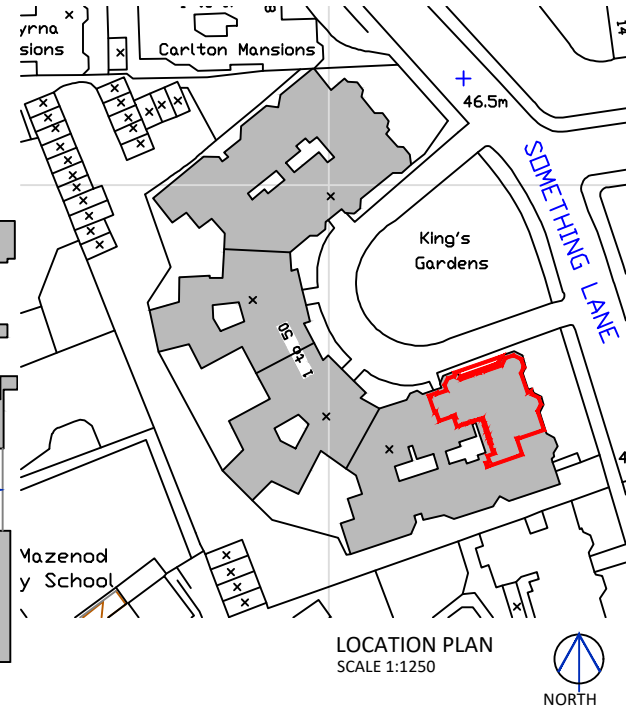

SOMETHING LANE

LOCATION PLAN  
SCALE 1:1250

PLAN LONDON LTD © COPYRIGHT PROTECTED 2018

client	address FLAT 4 KINGS APARTMENTS SOMETHING LANE LONDON, NW1 1AB	location FIRST FLOOR LEASE PLAN	date 28.08.2018	scale 1:100	sheet A4	 Plan London Ltd   15 David's Road   London   SE23 3EP T 0845 2262776 E surveys@plan-london.co.uk W plan-london.co.uk
			dwg no. PL12345-01	revision	drawn TS	